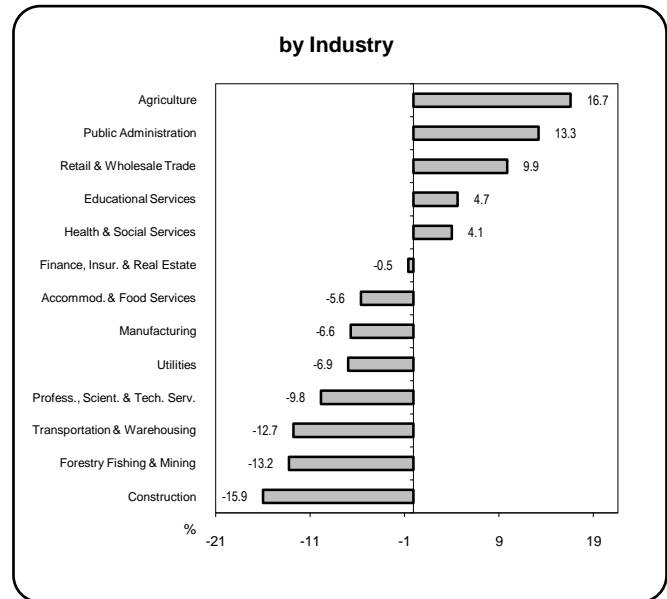

## Earnings & Employment Trends ♦ September 2009

**Average Weekly Wage Rate\* - September 2009**

**Employment Growth\* - September 2009**

\* Latest 12 month average

\* Month over same month previous year (unadjusted)