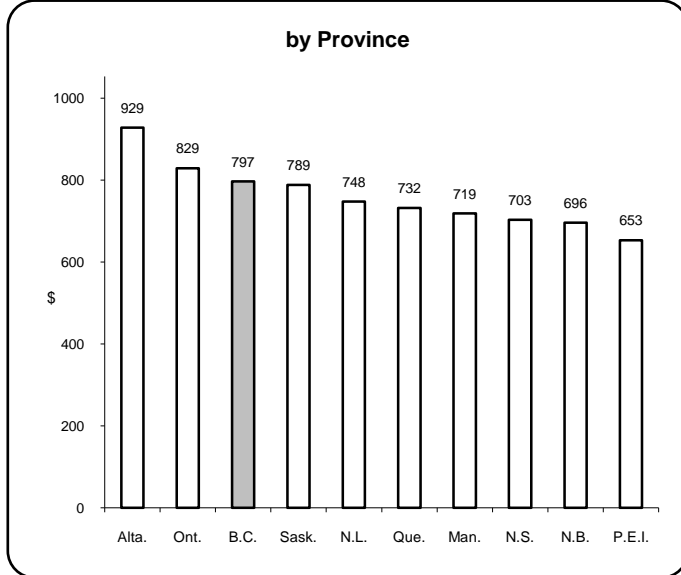

## Earnings & Employment Trends ♦ September 2009

**Average Weekly Wage Rate\* - September 2009**

**Employment Growth\* - September 2009**

\* Latest 12 month average

\* Month over same month previous year (unadjusted)