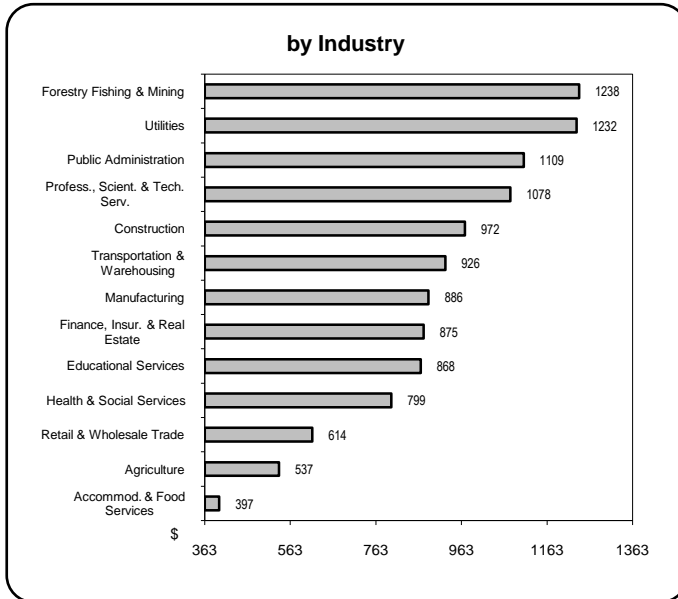

## Earnings & Employment Trends ♦ September 2009

**Average Weekly Wage Rate\* - September 2009**

**Employment Growth\* - September 2009**

\* Latest 12 month average

\* Month over same month previous year (unadjusted)